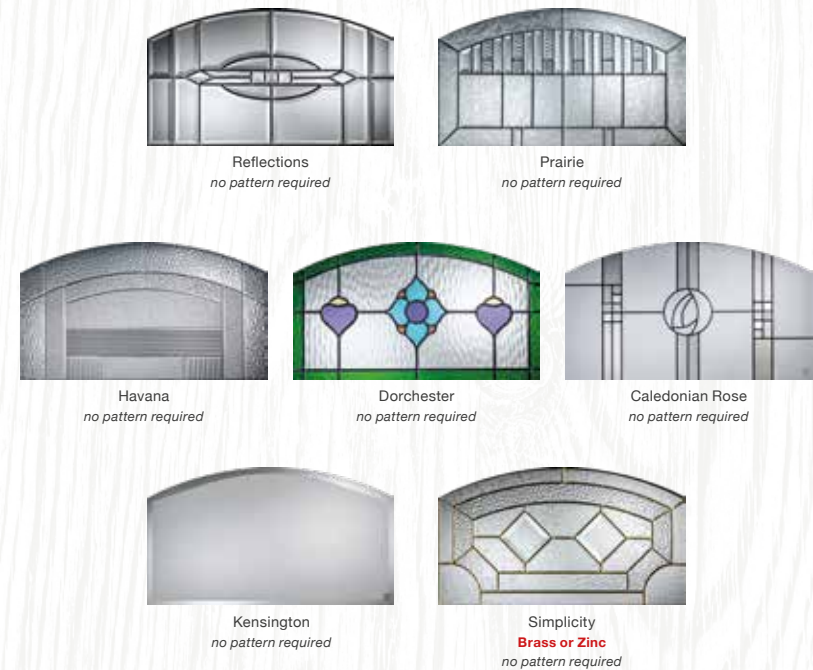

Zinc Art
Abstract
no pattern
required

Enfield
no pattern
required

Staxton
no pattern
required

2 Panel 4 Square

3 Panel 1 Square

Glass Designs

Glass Designs

3 Panel 1 Square, Chartwell Green, Dorchester Glass

2 Panel 1 Grill, Blue Internal Colour, Clear Glass

2 Panel 1 Grill

2 Panel 1 Square

Glass Patterns

Stippolyte™ Cotswold™ Chantilly™ Digital™ Flemish™ Charcoal Sticks™

Florielle™ Oak™ Satin Autumn™ Minster™