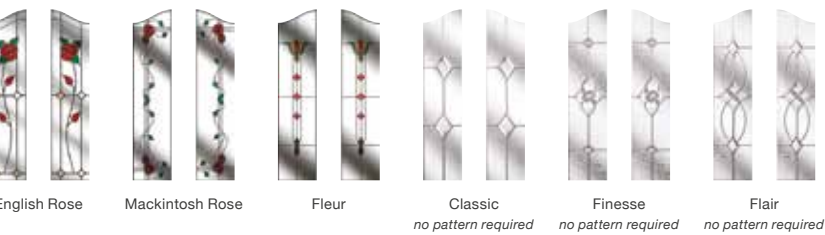

Crystal Bohemia

Zinc Art Elegance
no pattern required

Zinc Art Abstract
no pattern required

Brass Art Clarity
no pattern required

Crystal Harmony
Blue, Green, Red or Frost

Finesse
no pattern required

Classic
no pattern required

Flair
no pattern required

2 Panel 2 Angle

Twin Side

Glass Designs

Glass Designs

Circle

Mid Square

Glass Designs

Zinc Art Elegance
no pattern required

Zinc Art Abstract
no pattern required

English Rose

Mackintosh Rose

Fleur

Art Clarity
Brass or Zinc
no pattern required

Enfield
no pattern required

Staxton
no pattern required