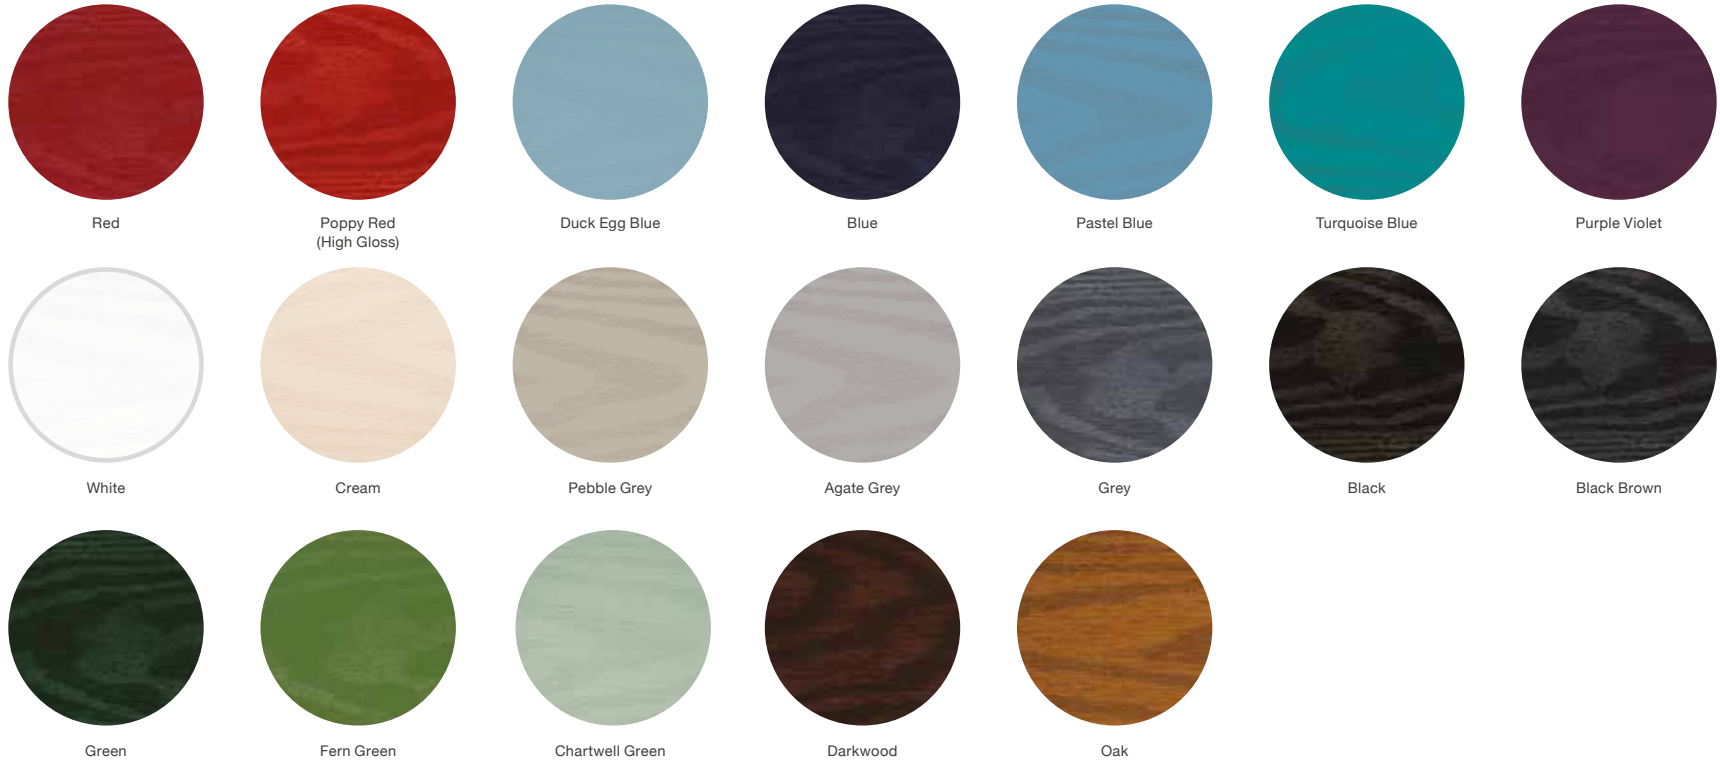

Colour Options

The doors in our collection are available in a diverse range of colours (both sides) to suit the character of your home. One colour can be selected for the external side of the door and a completely different colour for the interior, allowing the door to truly reflect the homeowner's personality and complement both the building's character and internal design.

Door Colours