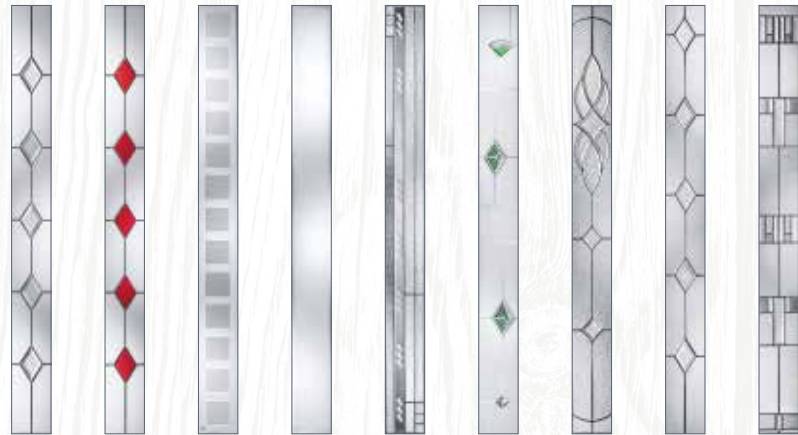

Glass Designs

Crystal Diamond
only on Stippolyte

3 Drop Diamond
Blue, Green, or Red
only on Cotswold

Etched Squares
no pattern required

Kensington
no pattern required

Matrix
no pattern required

Murano
Black, Blue, Green or Red
only on clear

Zinc Art Elegance
no pattern required

Classic
no pattern required

Prairie
no pattern required