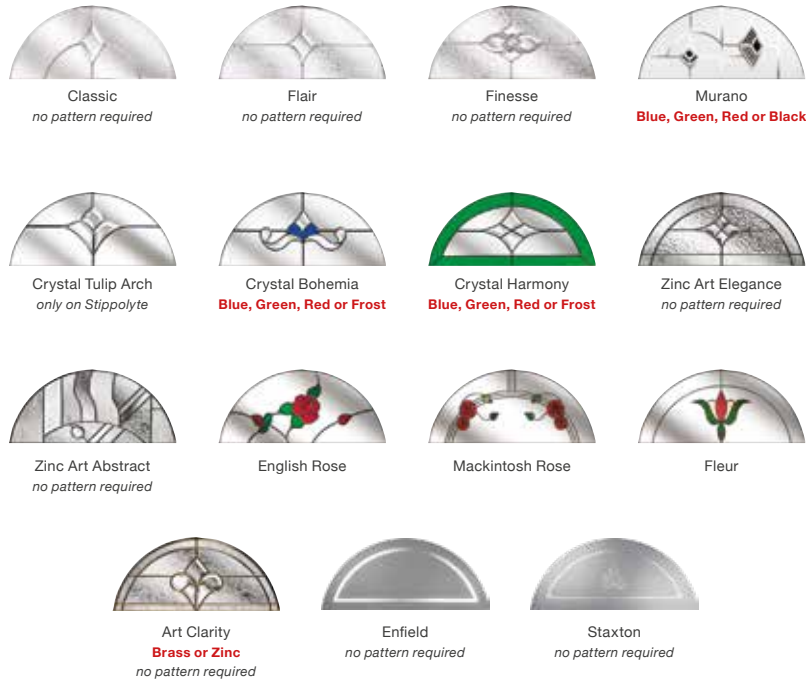

Murano
Black, Blue, Green or Red
only on clear

Zinc Art Elegance
no pattern required

Classic
no pattern required

Prairie
no pattern required

Glass Designs

2x3 Drop Diamond
Blue, Green, Red

Crystal Diamond
only on Stippolyte

Crystal Harmony
Blue, Green, Red or Frost

Enfield
no pattern required

Murano
Blue, Green, Red or Black

Brass Art Clarity
no pattern required

Mackintosh Rose

Fleur

English Rose

Crystal Bohemia
Blue, Green, Red or Frost

Zinc Art Elegance
no pattern required

Zinc Art Abstract
no pattern required

Staxton
no pattern required

4 Panel 1 Arch

4 Panel 2 Square

Glass Designs

Glass Designs

4 Panel 2 Square, Black Brown, Classic Furniture, Classic Glass

Composite Side Panel

Glazed Side Panel

Glass Designs

Glass Patterns

Colour Options

The doors in our collection are available in a diverse range of colours (both sides) to suit the character of your home. One colour can be selected for the external side of the door and a completely different colour for the interior, allowing the door to truly reflect the homeowner's personality and complement both the building's character and internal design.