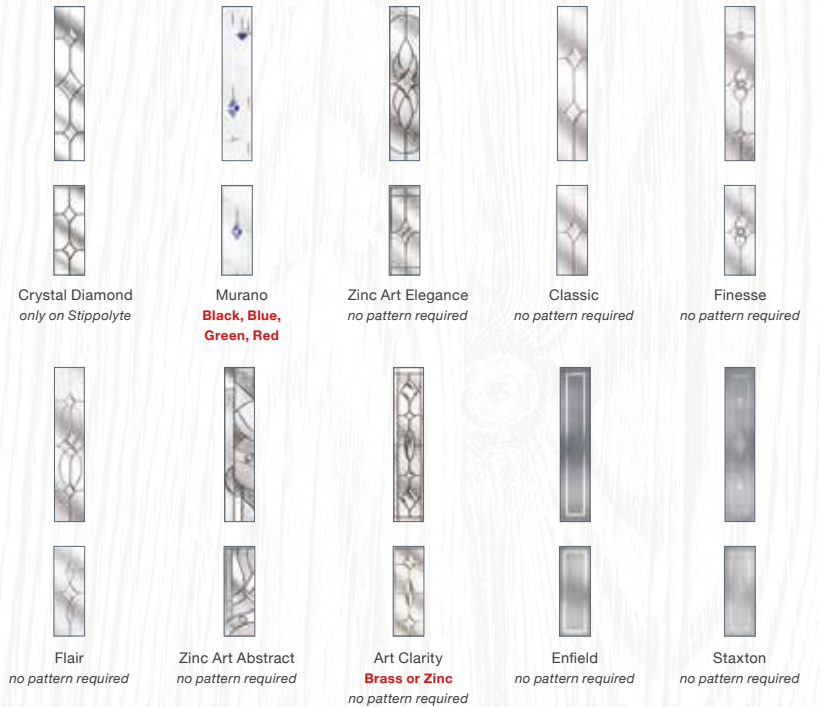

Crystal Bohemia

Zinc Art Elegance
no pattern required

Zinc Art Abstract
no pattern required

Brass Art Clarity
no pattern required

Crystal Harmony
Blue, Green, Red or Frost

Finesse
no pattern required

Classic
no pattern required

Flair
no pattern required

2 Panel 2 Angle

Twin Side

Glass Designs

Glass Designs

Circle

Mid Square

Glass Designs

Zinc Art Elegance
no pattern required

Zinc Art Abstract
no pattern required

English Rose

Mackintosh Rose

Fleur

Art Clarity
Brass or Zinc
no pattern required

Enfield
no pattern required

Staxton
no pattern required