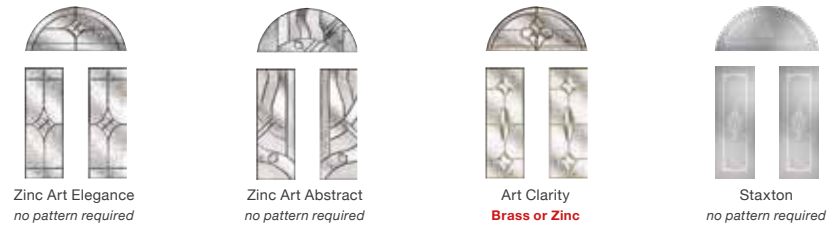

English Rose

Crystal Bohemia
Blue, Green, Red or Frost

Brass Art Clarity
no pattern required

Zinc Art Elegance
no pattern required

Zinc Art Abstract
no pattern required

4 Panel Sunburst

2 Panel 2 Square 1 Arch

Glass Patterns

Stippolyte™ Cotswold™ Chantilly™ Digital™ Flemish™ Charcoal Sticks™

Florielle™ Oak™ Satin Autumn™ Minster™

Everglade™ Mayflower™ Contora™ Taffeta™ Pelerine™ Warwick™

Glass Designs

Crystal Tulip Arch only on Stippolyte Crystal Diamond only on Stippolyte Classic no pattern required Finesse no pattern required

Murano Black, Blue, Green or Red Flair no pattern required Enfield no pattern required

Zinc Art Elegance no pattern required Zinc Art Abstract no pattern required Art Clarity Brass or Zinc no pattern required Staxton no pattern required