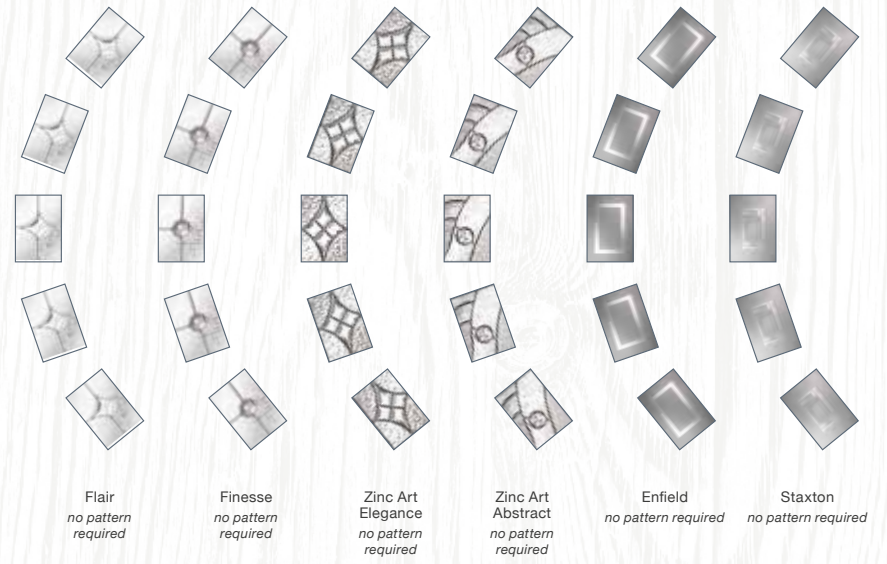

3 Diamond

Curve

Glass Patterns

Glass Designs

3 Diamond, Chartwell Green, Stippolyte™ Glass

2 Panel 2 Square, White, Flair Glass

2 Panel 2 Square

2 Panel 2 Arch