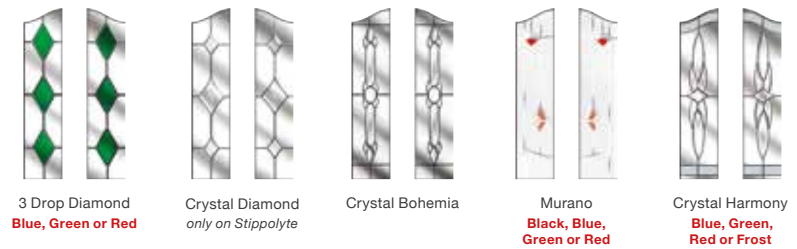

Glass Designs