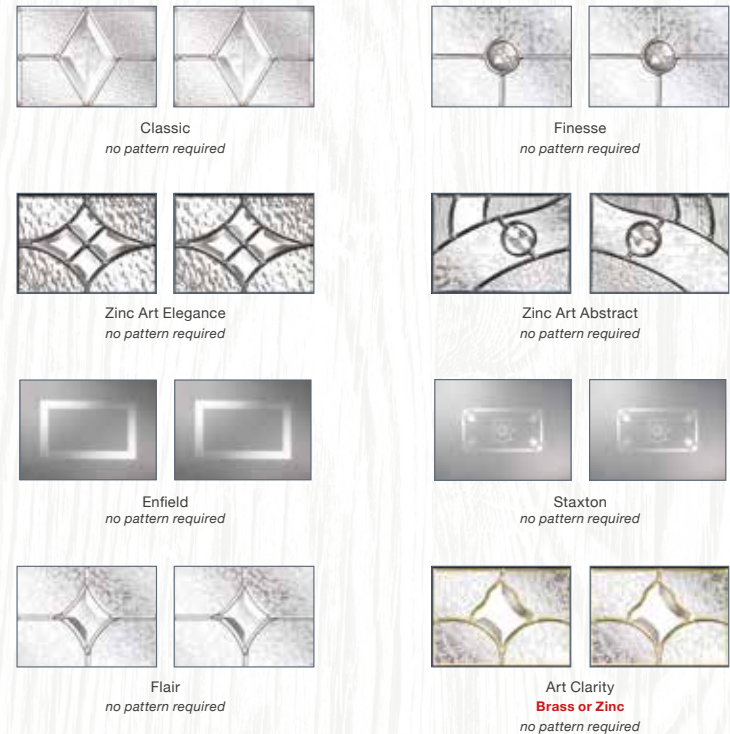

Zinc Art Elegance
no pattern required

Zinc Art Abstract
no pattern required

Staxton
no pattern required

4 Panel 1 Arch

4 Panel 2 Square

Glass Designs

Glass Designs

4 Panel 2 Square, Black Brown, Classic Furniture, Classic Glass

Composite Side Panel

Glazed Side Panel

Glass Designs

Glass Patterns

Colour Options

The doors in our collection are available in a diverse range of colours (both sides) to suit the character of your home. One colour can be selected for the external side of the door and a completely different colour for the interior, allowing the door to truly reflect the homeowner's personality and complement both the building's character and internal design.