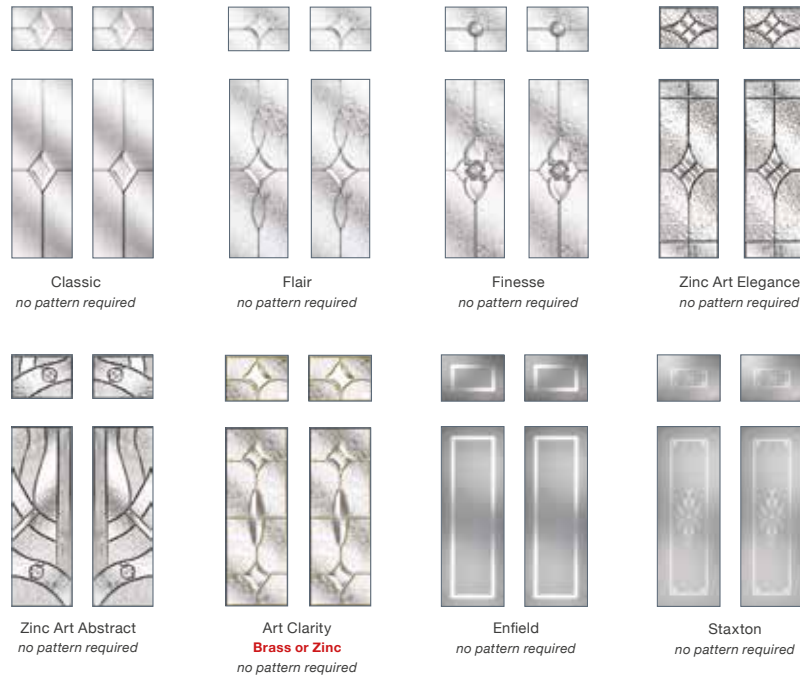

Art Clarity
Brass or Zinc
no pattern required

Staxton
no pattern required

4 Square, Grey, Flair Glass

4 Square

3 Square

Glass Designs

Flair
no pattern
required

Finesse
no pattern
required

Zinc Art
Elegance
no pattern
required

Zinc Art
Abstract
no pattern
required

Enfield
no pattern
required

Staxton
no pattern
required

Glass Designs

Flair
no pattern
required

Finesse
no pattern
required

Zinc Art
Elegance
no pattern
required

Zinc Art
Abstract
no pattern
required

Enfield
no pattern
required

Staxton
no pattern
required

2 Panel 4 Square

3 Panel 1 Square

Glass Designs

Glass Designs

3 Panel 1 Square, Chartwell Green, Dorchester Glass

2 Panel 1 Grill, Blue Internal Colour, Clear Glass

2 Panel 1 Grill

2 Panel 1 Square

Glass Patterns

Stippolyte™ Cotswold™ Chantilly™ Digital™ Flemish™ Charcoal Sticks™

Florielle™ Oak™ Satin Autumn™ Minster™