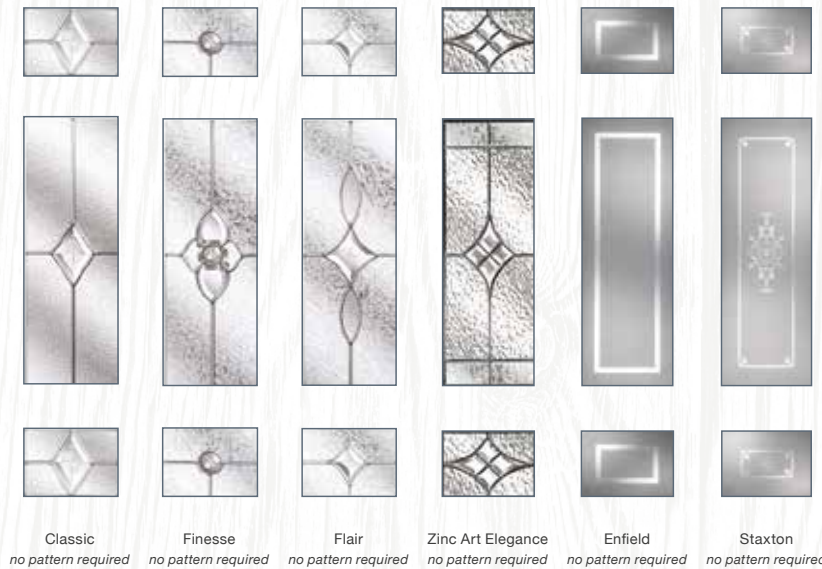

Murano Black, Blue, Green or Red Flair no pattern required Enfield no pattern required

Zinc Art Elegance no pattern required Zinc Art Abstract no pattern required Art Clarity Brass or Zinc no pattern required Staxton no pattern required

4 Panel

6 Panel

Cottage

Mid 3 Square

Colours

Glass Designs

Mid 3 Square, Cream, Long Bar Handle, Flair Glass

Cottage Long, Grey, Square Bar Handle, Kensington Glass

Cottage Long

Cottage Halfglaze

Glass Designs

Crystal Diamond
only on Stippolyte

3 Drop Diamond
Blue, Green, or Red
only on Cotswold

Etched Squares
no pattern required

Kensington
no pattern required

Matrix
no pattern required