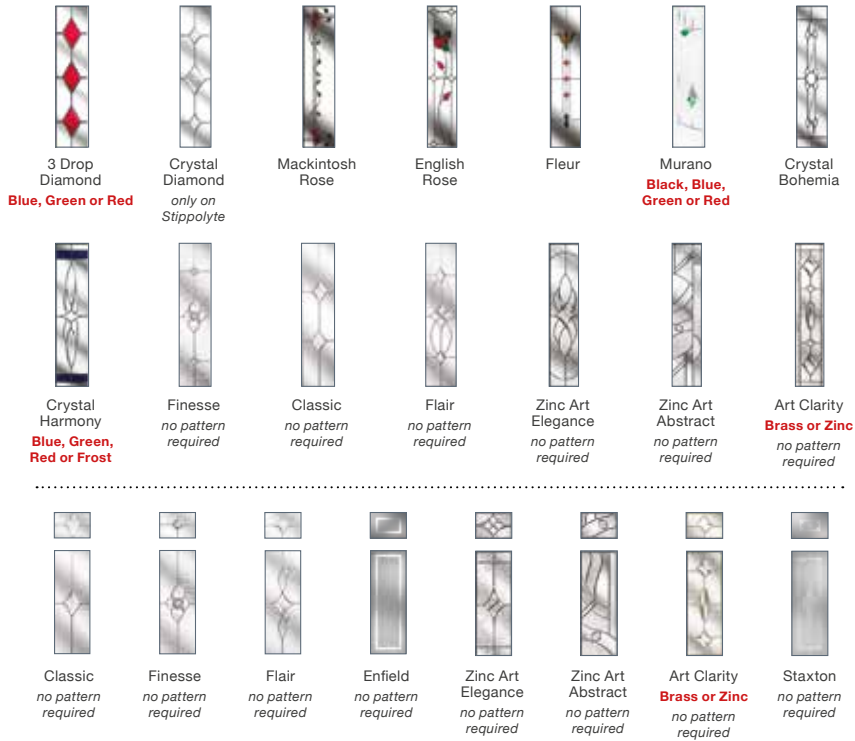

Murano
Black, Blue, Green or Red
only on clear

Zinc Art Elegance
no pattern required

Classic
no pattern required

Prairie
no pattern required

Glass Designs

2x3 Drop Diamond
Blue, Green, Red

Crystal Diamond
only on Stippolyte

Crystal Harmony
Blue, Green, Red or Frost

Enfield
no pattern required

Murano
Blue, Green, Red or Black

Brass Art Clarity
no pattern required

Mackintosh Rose

Fleur

English Rose

Crystal Bohemia
Blue, Green, Red or Frost

Zinc Art Elegance
no pattern required

Zinc Art Abstract
no pattern required

Staxton
no pattern required

4 Panel 1 Arch

4 Panel 2 Square

Glass Designs

Glass Designs

4 Panel 2 Square, Black Brown, Classic Furniture, Classic Glass

Composite Side Panel

Glazed Side Panel

Glass Designs

Glass Patterns

Colour Options

The doors in our collection are available in a diverse range of colours (both sides) to suit the character of your home. One colour can be selected for the external side of the door and a completely different colour for the interior, allowing the door to truly reflect the homeowner's personality and complement both the building's character and internal design.