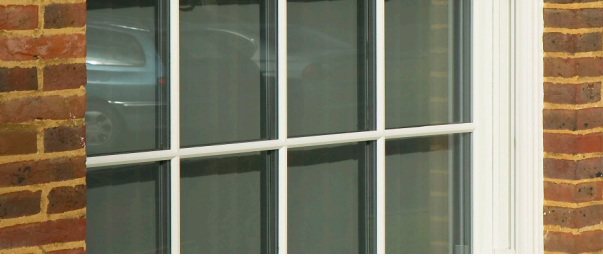

GEORGIAN BAR DESIGNS