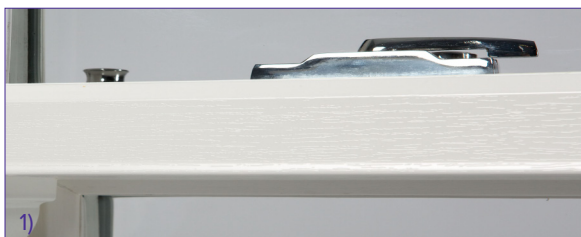

**Mechanical Sash Horn**

**Run Through Sash Horn**

**A decorative sash horn is available to complement the traditional look found with a timber window.**

**Both mechanical and run through sash horns are available with the run through offering the most realistic reproduction.**

**Traditional hardware and locking catches add further authenticity to the finished window**

1)

1) Fitch Catch Lock

2) Slide Latch Knob - bottom sash

2)

3) Slide Latch Knob - top sash

3)

4) Sash Lift

5) Mechanically jointed slim deep bottom rail

4)

5)