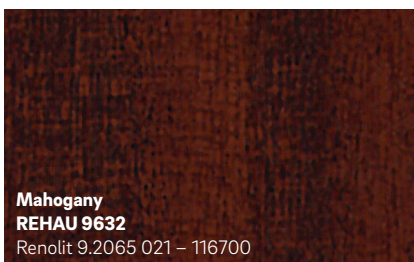

Traditional Collection