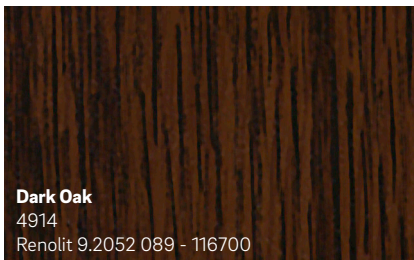

Traditional Collection