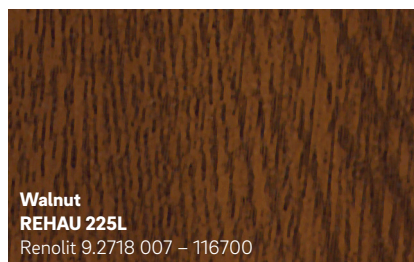

Traditional Collection