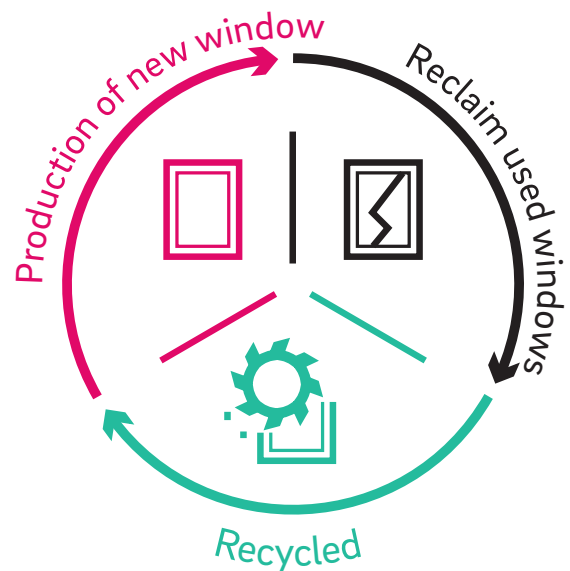

An option for everyone

Create your own look with the option of three jointing methods to add that quality finish to your windows:

Fully-welded joint

Inside

Outside

Full mechanical joint

Inside

Outside

MechWeld joint

Inside

Outside

Choose
from 3
jointing
options

Sustainability

As a manufacturer, REHAU is conscious of the impact their actions have on people and the environment. The use of recycled materials is one of REHAU's strategic objectives and we are committed in supporting that objective by leading change in attitudes and accessibility of recycling.

Excellent sustainability

By making our own processes more efficient and creating new opportunities for recycling, our aim is to make it as easy as possible for everyone to make the responsible choice of using recycled products.