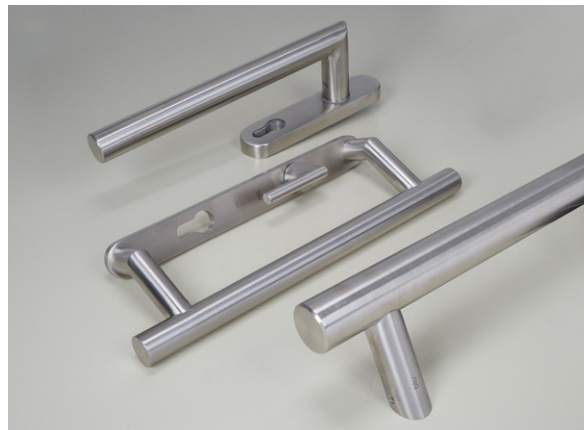

HARDWARE BY COASTAL

Coastal specialises in the design and manufacture of precision-made hardware solutions for external doors and windows.

We continuously innovate in the design and manufacture of our hardware to deliver the solutions of tomorrow. Our brands include BLU and every piece is designed to enhance the look and improve the performance and durability of the doors and windows they're fitted to.

Consistently. Every time.

BLU™

316 Marine Grade Stainless Steel external door and window hardware solutions designed to enhance the aesthetics and performance of doors and windows.

BLU Hardware comes with:

- a 'Best in Class' Lifetime Guarantee, providing peace of mind that your Exterior Door and Window Hardware Solutions will last at least as long as the Doors and Windows themselves.

FINISH ICON KEY

BKM	BLACK MATT
PBK	PVD STAINLESS SATIN BLACK
MBL	MATT BLACK
PPB	PVD STAINLESS POLISHED BRASS
SB	SATIN BRASS
PSB	PVD STAINLESS SATIN BRASS
DBZ	DARK BRONZE
NK	NICKEL
PSS	POLISHED STAINLESS STEEL
SSS	SATIN STAINLESS STEEL
USS	UNFINISHED STAINLESS STEEL