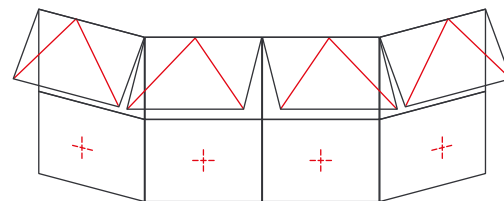

› 58BW ST Flush

Window Configurations

› Top Hung

› Double Sash

› Side Hung

› French Casement

› Tall

› Multi-Lights & Top Hung

› Bay Window - Top Hung & Multi-Lights

› Top Hung & Dummy Sash

› Side Hung & Dummy Sash

These are examples of popular window configurations, though many more are possible.

⊕ All fixed lights created using dummy vents to retain flush aesthetic.