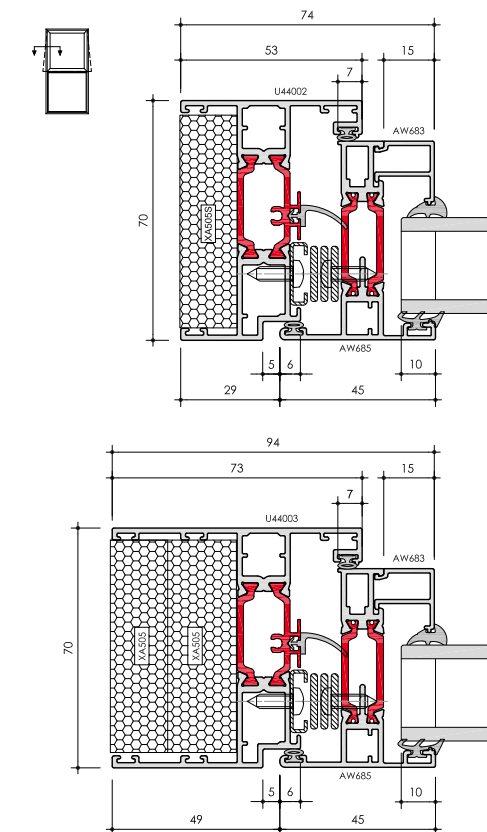

Window Configurations

These are examples of popular window configurations, though many more are possible.

⊕ All fixed lights created using dummy vents to retain flush aesthetic.

CAD Cross Sections

› JAMB Section