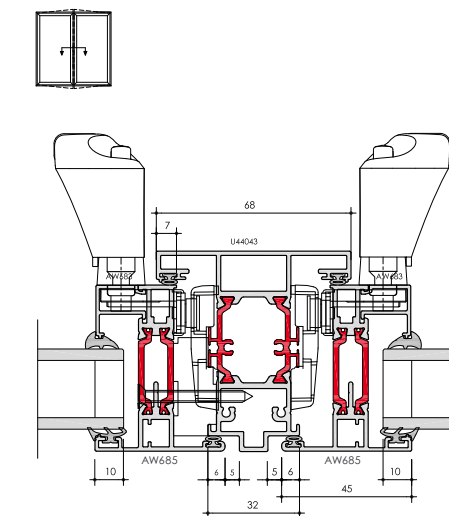

› French Casement Floating Mullion

All fixed lights created using dummy vents to retain flush aesthetic.