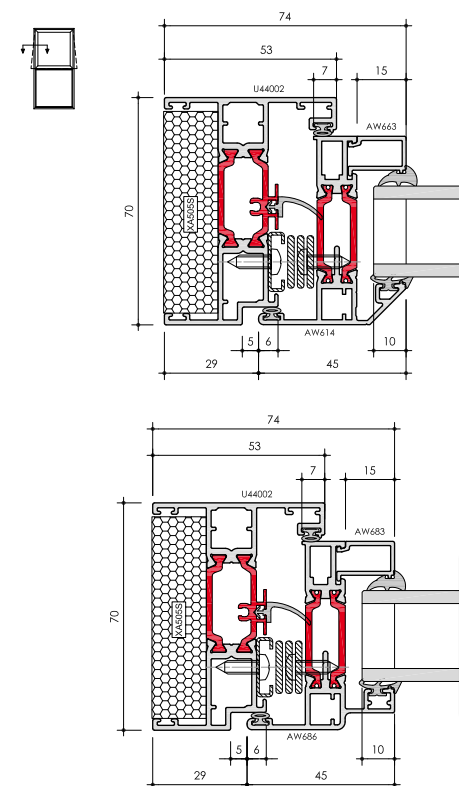

Window Configurations

These are examples of popular window configurations, though many more are possible.

⊕ All fixed lights created using dummy vents to retain flush aesthetic.

CAD Cross Sections

› JAMB Section