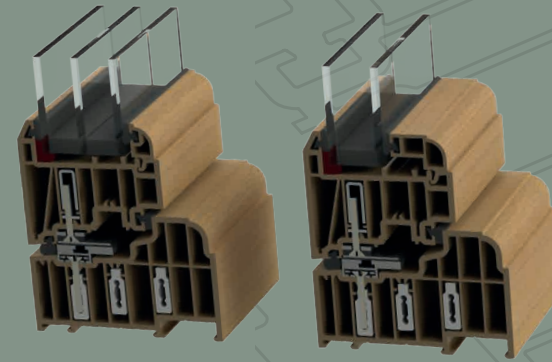

9 REASONS TO CHOOSE *Residence 9*

— *Colour & Style*

Residence 9 is available as standard in 21 carefully curated colours, with the option of more colours by special request or to be sprayed in any RAL colour to match your favourite paint.

— *Chamber Design*

Residence 9 is engineered to meet current and anticipated future standards. Other window frames are typically 3 or 5 chambers and are usually 70mm wide, Residence 9 is made to CEN A wall thickness and has 9 chambers and is 100mm wide, resulting in superior thermal, acoustic, strength and security performances.

— *Safe & Secure*

Residence 9 is made to CEN A wall thickness. This is the highest classification in Europe. Together with intelligent design details and screw retention reinforcements, locks and hinges are secured firmly into position. Residence 9 is also specifically designed to accommodate the additional weight of triple glazed units, allowing heavy duty hinges to fit and operate perfectly. A night vent option is also available.

— *Modern Manufacturing*

Residence 9 windows and doors have been designed to embrace multiple manufacturing techniques. Fully tested for use with and without glass bonding. Traditional mechanical joints should always be glass bonded, whilst the Timberweld™ and other welded methods allow the glass to be fitted on site.

— *Fully Foiled 'Easy Clean' Rebates*

Residence 9 which is fully foiled to match the chosen internal colour of your window. This means you get that authentic timber look even when the window is open. It's intelligently designed with an 'easy clean' rebate for your convenience. This unique design makes it easy to wipe clean by avoiding sharp corners, which attract dirt. A classic design, for modern living.

— *Internal Beads*

Residence 9 has internal beads for security. Glazed with beads on the inside to prohibit would-be intruders from gaining entry by removing the beads/glass.